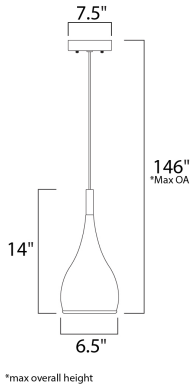

PRODUCT DESCRIPTION

Dripping from the ceiling in solitary beads, the Teardrop collection of pendants appears to glide into the room on a long, narrow cable that seems to stretch under the weight of a single, voluptuous, pear-shaped shade in either Satin Nickel, White, or Polished Chrome. Regardless of the finish, the incandescent bulb glows from within the curvaceous tear and generously spills its light into a warm pool below.

MEASUREMENTS

- DIMENSION : 6.5" W x 14" H
- MAX OAH : 146" OAH
- CANOPY : 7.5" W x 1" H x 7.5" L
- HANGING WEIGHT : 1.76 lb

LAMPING

- INPUT VOLTAGE : 120V
- BULB : 1 x 75W Incandescent E26 Medium , 75W Total
- BULB INCLUDED : (Not Included)
- DIMMABLE : Yes