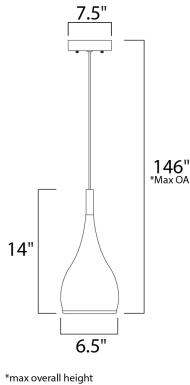

PRODUCT DESCRIPTION

Dripping from the ceiling in solitary beads, the Teardrop collection of pendants appears to glide into the room on a long, narrow cable that seems to stretch under the weight of a single, voluptuous, pear-shaped shade in either Satin Nickel, White, or Polished Chrome. Regardless of the finish, the incandescent bulb glows from within the curvaceous tear and generously spills its light into a warm pool below.

MEASUREMENTS

- DIMENSION : 6.5" W x 14" H
- MAX OAH : 146" OAH
- CANOPY : 7.5" W x 1" H x 7.5" L
- HANGING WEIGHT : 1.76 lb

LAMPING

- INPUT VOLTAGE : 120V
- BULB : 1 x 75W Incandescent E26 Medium , 75W Total
- BULB INCLUDED : (Not Included)
- DIMMABLE : Yes