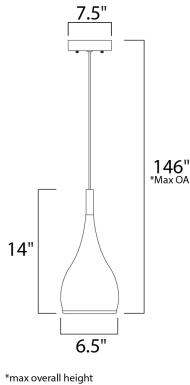

**PRODUCT DESCRIPTION**

Dripping from the ceiling in solitary beads, the Teardrop collection of pendants appears to glide into the room on a long, narrow cable that seems to stretch under the weight of a single, voluptuous, pear-shaped shade in either Satin Nickel, White, or Polished Chrome. Regardless of the finish, the incandescent bulb glows from within the curvaceous tear and generously spills its light into a warm pool below.

**MEASUREMENTS**

- DIMENSION : 6.5" W x 14" H
- MAX OAH : 146" OAH
- CANOPY : 7.5" W x 1" H x 7.5" L
- HANGING WEIGHT : 1.76 lb

**LAMPING**

- INPUT VOLTAGE : 120V
- BULB : 1 x 75W Incandescent E26 Medium , 75W Total
- BULB INCLUDED : (Not Included)
- DIMMABLE : Yes