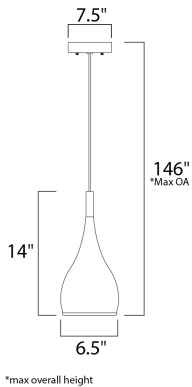

**FINISHES OPTION**

-  Polished Chrome (PC)
-  Satin Nickel (SN)

**MATERIAL**

Aluminum

**RATINGS**

cETLus  
Dry Location

**ADDITIONAL**

OPERATING TEMPERATURE:  
-20°C (-4°F), 40°C (104°F)

**MEASUREMENTS**

- DIMENSION : 6.5" W x 14" H
- MAX OAH : 146" OAH
- CANOPY : 7.5" W x 1" H x 7.5" L
- HANGING WEIGHT : 1.76 lb

**LAMPING**

- INPUT VOLTAGE : 120V
- BULB : 1 x 75W Incandescent E26 Medium , 75W Total
- BULB INCLUDED : (Not Included)
- DIMMABLE : Yes