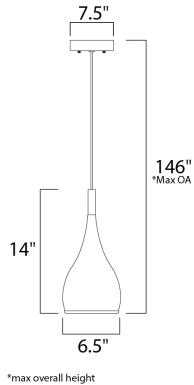

**FINISHES OPTION**

-  Polished Chrome (PC)
-  Satin Nickel (SN)

**MATERIAL**

Aluminum, Steel

**RATINGS**

cETLus  
Dry Location

**ADDITIONAL**

OPERATING TEMPERATURE:  
-20°C (-4°F), 40°C (104°F)

**MEASUREMENTS**

- DIMENSION : 6.5" W x 14" H
- MAX OAH : 146" OAH
- CANOPY : 7.5" W x 1" H x 7.5" L
- HANGING WEIGHT : 1.76 lb

**LAMPING**

- INPUT VOLTAGE : 120V
- BULB : 1 x 75W Incandescent E26 Medium , 75W Total
- BULB INCLUDED : (Not Included)
- DIMMABLE : Yes