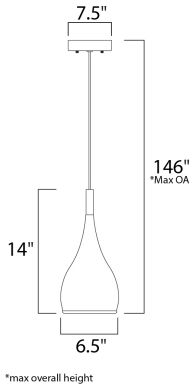

FINISHES OPTION

-  Polished Chrome (PC)
-  Satin Nickel (SN)

MATERIAL

Aluminum, Steel

RATINGS

cETLus
Dry Location

ADDITIONAL

OPERATING TEMPERATURE:
-20°C (-4°F), 40°C (104°F)

MEASUREMENTS

- DIMENSION : 6.5" W x 14" H
- MAX OAH : 146" OAH
- CANOPY : 7.5" W x 1" H x 7.5" L
- HANGING WEIGHT : 1.76 lb

LAMPING

- INPUT VOLTAGE : 120V
- BULB : 1 x 75W Incandescent E26 Medium , 75W Total
- BULB INCLUDED : (Not Included)
- DIMMABLE : Yes