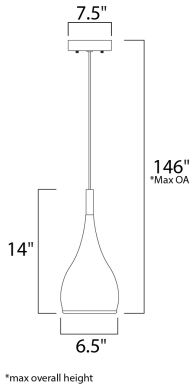

**FINISHES OPTION**

-  Polished Chrome (PC)
-  Satin Nickel (SN)

**MATERIAL**

Aluminum, Steel

**RATINGS**

cETLus  
Dry Location

**ADDITIONAL**

OPERATING TEMPERATURE:  
-20°C (-4°F), 40°C (104°F)

**MEASUREMENTS**

- DIMENSION : 6.5" W x 14" H
- MAX OAH : 146" OAH
- CANOPY : 7.5" W x 1" H x 7.5" L
- HANGING WEIGHT : 1.76 lb

**LAMPING**

- INPUT VOLTAGE : 120V
- BULB : 1 x 75W Incandescent E26 Medium , 75W Total
- BULB INCLUDED : (Not Included)
- DIMMABLE : Yes