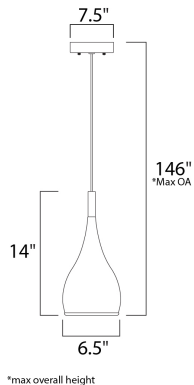

**FINISHES OPTION**

-  Polished Chrome (PC)
-  Satin Nickel (SN)

**MATERIAL**

Aluminum, Steel

**RATINGS**

cETLus  
Dry Location

**ADDITIONAL**

OPERATING TEMPERATURE:  
-20°C (-4°F), 40°C (104°F)

**MEASUREMENTS**

- DIMENSION : 6.5" W x 14" H
- MAX OAH : 146" OAH
- CANOPY : 7.5" W x 1" H x 7.5" L
- HANGING WEIGHT : 1.76 lb

**LAMPING**

- INPUT VOLTAGE : 120V
- BULB : 1 x 75W Incandescent E26 Medium , 75W Total
- BULB INCLUDED : (Not Included)
- DIMMABLE : Yes