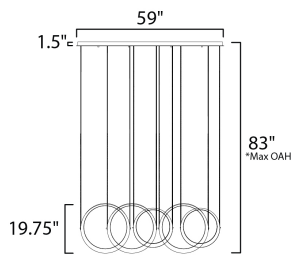

MEASUREMENTS

DIMENSION : 59" L x 7.75" W x 19.75" H
 MAX OAH : 83" OAH
 CANOPY : 7.75" W x 1.5" H x 59" L
 HANGING WEIGHT : 41 lb

LAMPING

INPUT VOLTAGE : 120V
 LUMENS : 4,260 Rated (3,200 Del.)
 BULB : 5 x 107W LED PCB Integrated , 107W Total
 BULB INCLUDED : (Integrated)
 DIMMABLE : ELV or Triac
 CRI : 90 CRI
 COLOR_TEMP : 3000K