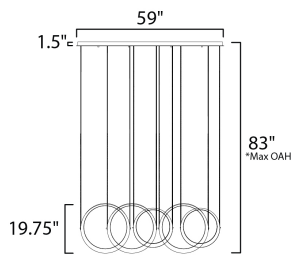

**MEASUREMENTS**

DIMENSION : 59" L x 7.75" W x 19.75" H  
 MAX OAH : 83" OAH  
 CANOPY : 7.75" W x 1.5" H x 59" L  
 HANGING WEIGHT : 41 lb

**LAMPING**

INPUT VOLTAGE : 120V  
 LUMENS : 4,260 Rated (3,200 Del.)  
 BULB : 5 x 107W LED PCB Integrated , 107W Total  
 BULB INCLUDED : (Integrated)  
 DIMMABLE : ELV or Triac  
 CRI : 90 CRI  
 COLOR\_TEMP : 3000K

\*max overall height

**FINISHES OPTION**

 Natural Aged Brass (NAB)

**MATERIAL**

Steel

**RATINGS**

cETLus  
 Dry Location

**ADDITIONAL**