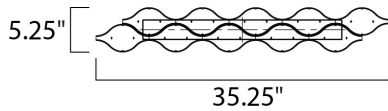

MEASUREMENTS

DIMENSION : 35.25" L x 5.25" W x 5.25" H
 CANOPY : 2.3" W x 2" H x 24" L
 HANGING WEIGHT : 14.52 lb

LAMPING

INPUT VOLTAGE : 120V
 LUMENS : 3,850 Rated
 BULB : 1 x 55W LED PCB Integrated , 55W Total
 BULB INCLUDED : (Integrated)
 DIMMABLE : Triac CL
 CRI : 80+ CRI
 COLOR_TEMP : 3000K