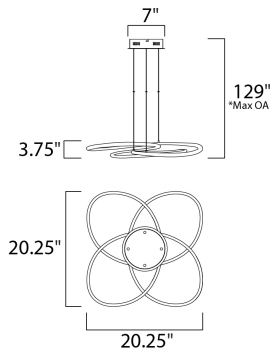

*max overall height

MEASUREMENTS

- DIMENSION : 20.25" L x 20.25" W x 3.75" H
- MAX OAH : 129" OAH
- CANOPY : 7.25" W x 2" H x 7" L
- HANGING WEIGHT : 5.28 lb

LAMPING

- INPUT VOLTAGE : 120-277V
- LUMENS : 2,800 Rated (2,200 Del.)
- BULB : 1 x 40W LED PCB Integrated , 40W Total
- BULB INCLUDED : (Integrated)
- DIMMABLE : Only at 120V with ELV
- CRI : 90+ CRI
- COLOR_TEMP : 3000K

FINISHES OPTION

-  Polished Chrome (PC)

MATERIAL

Steel, Aluminum, Silicone

RATINGS

cETLus
Damp Location

ADDITIONAL

ADJUSTABLE
RATED LIFE 27000 Hours
OPERATING TEMPERATURE:
-20°C (-4°F), 40°C (104°F)