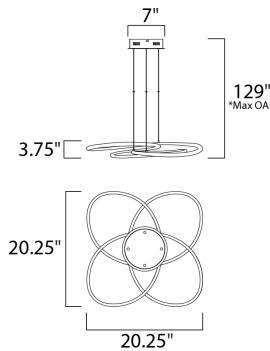

*max overall height

MEASUREMENTS

- DIMENSION : 20.25" L x 20.25" W x 3.75" H
- MAX OAH : 129" OAH
- CANOPY : 7.25" W x 2" H x 7" L
- HANGING WEIGHT : 5.28 lb

LAMPING

- INPUT VOLTAGE : 120-277V
- LUMENS : 2,800 Rated (2,200 Del.)
- BULB : 1 x 40W LED PCB Integrated , 40W Total
- BULB INCLUDED : (Integrated)
- DIMMABLE : Only at 120V with ELV
- CRI : 90+ CRI
- COLOR_TEMP : 3000K

FINISHES OPTION

- Polished Chrome (PC)

MATERIAL

Steel, Aluminum, Silicone

RATINGS

cETLus
Damp Location

ADDITIONAL

ADJUSTABLE
RATED LIFE 27000 Hours
OPERATING TEMPERATURE:
-20°C (-4°F), 40°C (104°F)