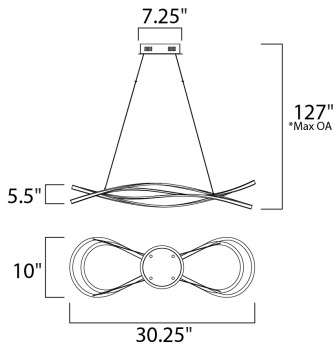

*max overall height

MEASUREMENTS

- DIMENSION : 30.25" L x 10" W x 5.5" H
- MAX OAH : 127" OAH
- CANOPY : 7.25" W x 2" H x 7.25" L
- HANGING WEIGHT : 5.17 lb

LAMPING

- INPUT VOLTAGE : 120-277V
- LUMENS : 3,360 Rated (2,140 Del.)
- BULB : 1 x 48W LED PCB Integrated , 48W Total
- BULB INCLUDED : (Integrated)
- DIMMABLE : Only at 120V with ELV
- CRI : 90+ CRI
- COLOR_TEMP : 3000K