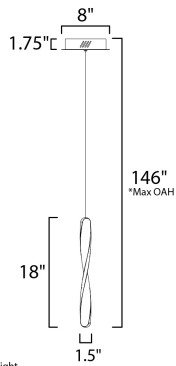

MEASUREMENTS

DIMENSION : 8" L x 8" W x 18" H
 MAX OAH : 146" OAH
 CANOPY : 8" W x 1.75" H x 8" L
 HANGING WEIGHT : 3.14 lb

LAMPING

INPUT VOLTAGE : 120V
 LUMENS : 1,120 Rated (1,040 Del.)
 BULB : 1 x 16W LED PCB Integrated , 16W Total
 BULB INCLUDED : (Integrated)
 DIMMABLE : Triac CL
 CRI : 80+ CRI
 COLOR_TEMP : 3200K

*max overall height

FINISHES OPTION

 Black (BK)

MATERIAL

Aluminum, Silicone

RATINGS

cETLus
 Dry Location

ADDITIONAL