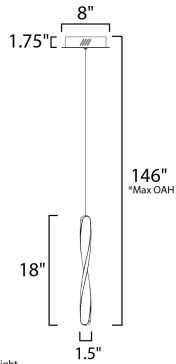

MEASUREMENTS

DIMENSION : 8" L x 8" W x 18" H
 MAX OAH : 146" OAH
 CANOPY : 8" W x 1.75" H x 8" L
 HANGING WEIGHT : 3.14 lb

LAMPING

INPUT VOLTAGE : 120V
 LUMENS : 1,120 Rated (1,040 Del.)
 BULB : 1 x 16W LED PCB Integrated , 16W Total
 BULB INCLUDED : (Integrated)
 DIMMABLE : Triac CL
 CRI : 80+ CRI
 COLOR_TEMP : 3200K

FINISHES OPTION

 Black (BK)

MATERIAL

Aluminum, Silicone

RATINGS

cETLus
 Dry Location

ADDITIONAL

ADJUSTABLE
 RATED LIFE 25000 Hours
 OPERATING TEMPERATURE:
 -20°C (-4°F), 40°C (104°F)