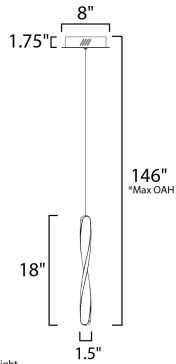

**MEASUREMENTS**

DIMENSION : 8" L x 8" W x 18" H  
 MAX OAH : 146" OAH  
 CANOPY : 8" W x 1.75" H x 8" L  
 HANGING WEIGHT : 3.14 lb

**LAMPING**

INPUT VOLTAGE : 120V  
 LUMENS : 1,120 Rated (1,040 Del.)  
 BULB : 1 x 16W LED PCB Integrated , 16W Total  
 BULB INCLUDED : (Integrated)  
 DIMMABLE : Triac CL  
 CRI : 80+ CRI  
 COLOR\_TEMP : 3200K

\*max overall height

**FINISHES OPTION**

 Black (BK)

**MATERIAL**

Aluminum, Silicone

**RATINGS**

cETLus  
 Dry Location

**ADDITIONAL**