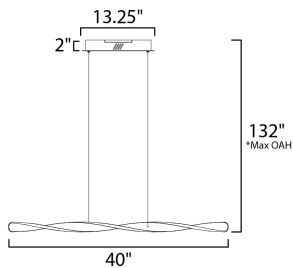

PRODUCT DESCRIPTION

Twisted Black forms are illuminated on the edge with integrated LED to emphasize a spiraling effect. Available in pendant configurations, the collection is complemented by bath vanities in the same style. The vanity lights feature CCT Selectable light sources that allow you to adjust the color temperature of the lighting that best suits your application.

MEASUREMENTS

DIMENSION : 40" L x 3.25" W x 2" H
 MAX OAH : 132" OAH
 CANOPY : 3.25" W x 2" H x 13.25" L
 HANGING WEIGHT : 3.09 lb

LAMPING

INPUT VOLTAGE : 120V
 LUMENS : 2,240 Rated (2,400 Del.)
 BULB : 1 x 32W LED PCB Integrated , 32W Total
 BULB INCLUDED : (Integrated)
 DIMMABLE : Triac CL
 CRI : 80+ CRI
 COLOR_TEMP : 3200K

*max overall height

FINISHES OPTION

 Black (BK)

MATERIAL

Aluminum, Silicone

RATINGS

cETLus
 Dry Location

ADDITIONAL