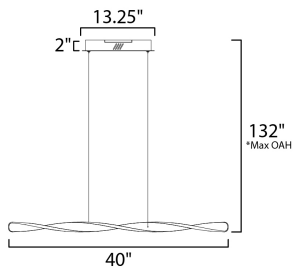

MEASUREMENTS

DIMENSION : 40" L x 3.25" W x 2" H
 MAX OAH : 132" OAH
 CANOPY : 3.25" W x 2" H x 13.25" L
 HANGING WEIGHT : 3.09 lb

LAMPING

INPUT VOLTAGE : 120V
 LUMENS : 2,240 Rated (2,400 Del.)
 BULB : 1 x 32W LED PCB Integrated , 32W Total
 BULB INCLUDED : (Integrated)
 DIMMABLE : Triac CL
 CRI : 80+ CRI
 COLOR_TEMP : 3200K

*max overall height

FINISHES OPTION

 Black (BK)

MATERIAL

Aluminum, Silicone

RATINGS

cETLus
 Dry Location

ADDITIONAL