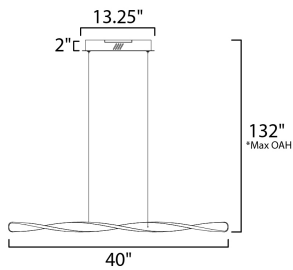

MEASUREMENTS

DIMENSION : 40" L x 3.25" W x 2" H
 MAX OAH : 132" OAH
 CANOPY : 3.25" W x 2" H x 13.25" L
 HANGING WEIGHT : 3.09 lb

LAMPING

INPUT VOLTAGE : 120V
 LUMENS : 2,240 Rated (2,400 Del.)
 BULB : 1 x 32W LED PCB Integrated , 32W Total
 BULB INCLUDED : (Integrated)
 DIMMABLE : Triac CL
 CRI : 80+ CRI
 COLOR_TEMP : 3200K

*max overall height

FINISHES OPTION

 Black (BK)

MATERIAL

Aluminum, Silicone

RATINGS

cETLus
 Dry Location

ADDITIONAL