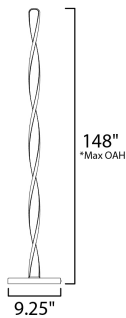

PRODUCT DESCRIPTION

Twisted Black forms are illuminated on the edge with integrated LED to emphasize a spiraling effect. Available in pendant configurations, the collection is complemented by bath vanities in the same style. The vanity lights feature CCT Selectable light sources that allow you to adjust the color temperature of the lighting that best suits your application.

*max overall height

MEASUREMENTS

DIMENSION : 9.25" L x 9.25" W x 48" H
 MAX OAH : 48" OAH x 9" W x 9" H
 HANGING WEIGHT : 12.82 lb

LAMPING

INPUT VOLTAGE : 120V
 LUMENS : 2,800 Rated (2,800 Del.)
 BULB : 1 x 40W LED PCB Integrated , 40W Total
 BULB INCLUDED : (Integrated)
 DIMMABLE : Triac CL
 CRI : 80+ CRI
 COLOR_TEMP : 3200K

FINISHES OPTION

 Black (BK)

MATERIAL

Aluminum, Silicone

RATINGS

cETLus
 Dry Location

ADDITIONAL

RATED LIFE 25000 Hours
 OPERATING TEMPERATURE:
 -20°C (-4°F), 40°C (104°F)