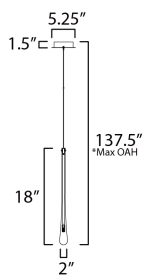

**PRODUCT DESCRIPTION**

The classic teardrop glass shade is elevated in a luxurious collection of pendant configurations using substantially dense glass that are hand blown in elongated forms and curated into various color combinations. Suspended within the long, slender glass is a similarly long and slender socket to illuminate an energy efficient LED G4 lamp at the base of the glass. The slender tube running within the glass also supports the glass with elegantly flat thumb screws in coordinating finishes. Choose from Matte Black metal with Mirror Smoked glass for a moodier ambience, crystal Clear glass that accentuates the thickness of the glass walls paired with transitional Satin Nickel metalwork, or celebrate the design with effervescent Bubble glass and plated Gold metalwork.

**MEASUREMENTS**

- DIMENSION : 2" L x 2" W x 18" H
- MAX OAH : 137.5" OAH
- CANOPY : 6" W x 1.5" H x 6" L
- HANGING WEIGHT : 2.77 lb

**LAMPING**

- LUMENS : 200 Rated (150 Del.)
- BULB : 1 x 1.5W LED G4 , 2W Total
- BULB INCLUDED : (Included)
- CRI : 90 CRI
- COLOR\_TEMP : 3000K