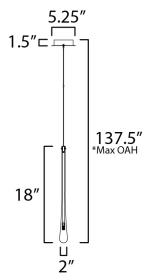

**PRODUCT DESCRIPTION**

The classic teardrop glass shade is elevated in a luxurious collection of pendant configurations using substantially dense glass that are hand blown in elongated forms and curated into various color combinations. Suspended within the long, slender glass is a similarly long and slender socket to illuminate an energy efficient LED G4 lamp at the base of the glass. The slender tube running within the glass also supports the glass with elegantly flat thumb screws in coordinating finishes. Choose from Matte Black metal with Mirror Smoked glass for a moodier ambience, crystal Clear glass that accentuates the thickness of the glass walls paired with transitional Satin Nickel metalwork, or celebrate the design with effervescent Bubble glass and plated Gold metalwork.

**MEASUREMENTS**

DIMENSION : 2" L x 2" W x 18" H  
 MAX OAH : 137.5" OAH  
 CANOPY : 6" W x 1.5" H x 6" L  
 HANGING WEIGHT : 2.77 lb

**LAMPING**

LUMENS : 200 Rated (150 Del.)  
 BULB : 1 x 1.5W LED G4 , 2W Total  
 BULB INCLUDED : (Included)  
 CRI : 90 CRI  
 COLOR\_TEMP : 3000K