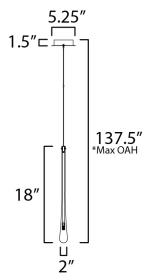

PRODUCT DESCRIPTION

The classic teardrop glass shade is elevated in a luxurious collection of pendant configurations using substantially dense glass that are hand blown in elongated forms and curated into various color combinations. Suspended within the long, slender glass is a similarly long and slender socket to illuminate an energy efficient LED G4 lamp at the base of the glass. The slender tube running within the glass also supports the glass with elegantly flat thumb screws in coordinating finishes. Choose from Matte Black metal with Mirror Smoked glass for a moodier ambience, crystal Clear glass that accentuates the thickness of the glass walls paired with transitional Satin Nickel metalwork, or celebrate the design with effervescent Bubble glass and plated Gold metalwork.

MEASUREMENTS

DIMENSION : 2" L x 2" W x 18" H
 MAX OAH : 137.5" OAH
 CANOPY : 6" W x 1.5" H x 6" L
 HANGING WEIGHT : 2.77 lb

LAMPING

LUMENS : 200 Rated (150 Del.)
 BULB : 1 x 1.5W LED G4 , 2W Total
 BULB INCLUDED : (Included)
 CRI : 90 CRI
 COLOR_TEMP : 3000K