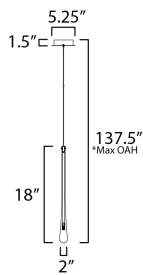

**PRODUCT DESCRIPTION**

The classic teardrop glass shade is elevated in a luxurious collection of pendant configurations using substantially dense glass that are hand blown in elongated forms and curated into various color combinations. Suspended within the long, slender glass is a similarly long and slender socket to illuminate an energy efficient LED G4 lamp at the base of the glass. The slender tube running within the glass also supports the glass with elegantly flat thumb screws in coordinating finishes. Choose from Matte Black metal with Mirror Smoked glass for a moodier ambience, crystal Clear glass that accentuates the thickness of the glass walls paired with transitional Satin Nickel metalwork, or celebrate the design with effervescent Bubble glass and plated Gold metalwork.

**MEASUREMENTS**

- DIMENSION : 2" L x 2" W x 18" H
- MAX OAH : 137.5" OAH
- CANOPY : 6" W x 1.5" H x 6" L
- HANGING WEIGHT : 2.77 lb

**LAMPING**

- LUMENS : 200 Rated (150 Del.)
- BULB : 1 x 1.5W LED G4 , 2W Total
- BULB INCLUDED : (Included)
- CRI : 90 CRI
- COLOR\_TEMP : 3000K