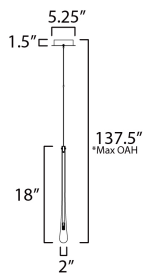

PRODUCT DESCRIPTION

The classic teardrop glass shade is elevated in a luxurious collection of pendant configurations using substantially dense glass that are hand blown in elongated forms and curated into various color combinations. Suspended within the long, slender glass is a similarly long and slender socket to illuminate an energy efficient LED G4 lamp at the base of the glass. The slender tube running within the glass also supports the glass with elegantly flat thumb screws in coordinating finishes. Choose from Matte Black metal with Mirror Smoked glass for a moodier ambience, crystal Clear glass that accentuates the thickness of the glass walls paired with transitional Satin Nickel metalwork, or celebrate the design with effervescent Bubble glass and plated Gold metalwork.

MEASUREMENTS

- DIMENSION : 2" L x 2" W x 18" H
- MAX OAH : 137.5" OAH
- CANOPY : 6" W x 1.5" H x 6" L
- HANGING WEIGHT : 2.77 lb

LAMPING

- LUMENS : 200 Rated (150 Del.)
- BULB : 1 x 1.5W LED G4 , 2W Total
- BULB INCLUDED : (Included)
- CRI : 90 CRI
- COLOR_TEMP : 3000K