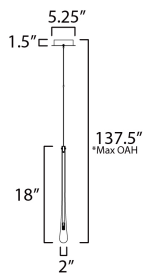

LAMPING

- LUMENS : 200 Rated (150 Del.)
- BULB : 1 x 1.5W LED G4 , 2W Total
- BULB INCLUDED : (Included)
- CRI : 90 CRI
- COLOR_TEMP : 3000K