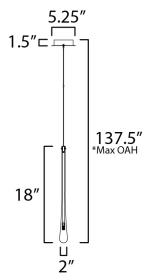

PRODUCT DESCRIPTION

The classic teardrop glass shade is elevated in a luxurious collection of pendant configurations using substantially dense glass that are hand blown in elongated forms and curated into various color combinations. Suspended within the long, slender glass is a similarly long and slender socket to illuminate an energy efficient LED G4 lamp at the base of the glass. The slender tube running within the glass also supports the glass with elegantly flat thumb screws in coordinating finishes. Choose from Matte Black metal with Mirror Smoked glass for a moodier ambience, crystal Clear glass that accentuates the thickness of the glass walls paired with transitional Satin Nickel metalwork, or celebrate the design with effervescent Bubble glass and plated Gold metalwork.

MEASUREMENTS

- DIMENSION : 2" L x 2" W x 18" H
- MAX OAH : 137.5" OAH
- CANOPY : 6" W x 1.5" H x 6" L
- HANGING WEIGHT : 2.77 lb

LAMPING

- LUMENS : 200 Rated (150 Del.)
- BULB : 1 x 1.5W LED G4 , 2W Total
- BULB INCLUDED : (Included)
- CRI : 90 CRI
- COLOR_TEMP : 3000K