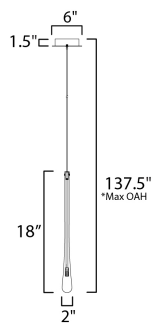

**PRODUCT DESCRIPTION**

The classic teardrop glass shade is elevated in a luxurious collection of pendant configurations using substantially dense glass that are hand blown in elongated forms and curated into various color combinations. Suspended within the long, slender glass is a similarly long and slender socket to illuminate an energy efficient LED G4 lamp at the base of the glass. The slender tube running within the glass also supports the glass with elegantly flat thumb screws in coordinating finishes. Choose from Matte Black metal with Mirror Smoked glass for a moodier ambience, crystal Clear glass that accentuates the thickness of the glass walls paired with transitional Satin Nickel metalwork, or celebrate the design with effervescent Bubble glass and plated Gold metalwork.

\*max overall height

**MEASUREMENTS**

DIMENSION : 2" L x 2" W x 18" H  
 MAX OAH : 137.5" OAH  
 CANOPY : 6" W x 1.5" H x 6" L  
 HANGING WEIGHT : 2.77 lb

**LAMPING**

LUMENS : 200 Rated (150 Del.)  
 BULB : 1 x 1.5W LED G4 , 2W Total  
 BULB INCLUDED : (Included)  
 CRI : 90 CRI  
 COLOR\_TEMP : 3000K