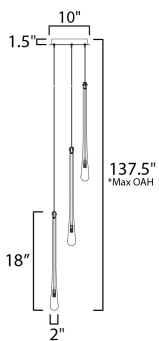

PRODUCT DESCRIPTION

The classic teardrop glass shade is elevated in a luxurious collection of pendant configurations using substantially dense glass that are hand blown in elongated forms and curated into various color combinations. Suspended within the long, slender glass is a similarly long and slender socket to illuminate an energy efficient LED G4 lamp at the base of the glass. The slender tube running within the glass also supports the glass with elegantly flat thumb screws in coordinating finishes. Choose from Matte Black metal with Mirror Smoked glass for a moodier ambience, crystal Clear glass that accentuates the thickness of the glass walls paired with transitional Satin Nickel metalwork, or celebrate the design with effervescent Bubble glass and plated Gold metalwork.

ADDITIONAL

OPERATING TEMPERATURE:
-20°C (-4°F), 40°C (104°F)

MEASUREMENTS

- DIMENSION : 10" L x 10" W x 18" H
- MAX OAH : 137.5" OAH
- CANOPY : 10" W x 1.5" H x 10" L
- HANGING WEIGHT : 7.48 lb

LAMPING

- LUMENS : 600 Rated (450 Del.)
- BULB : 3 x 1.5W LED G4 , 4W Total
- BULB INCLUDED : (Included)
- CRI : 90 CRI
- COLOR_TEMP : 3000K