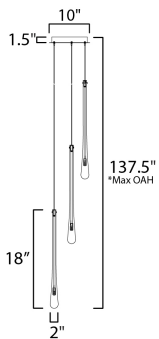

LAMPING

- LUMENS : 600 Rated (450 Del.)
- BULB : 3 x 1.5W LED G4 , 4W Total
- BULB INCLUDED : (Included)
- CRI : 90 CRI
- COLOR_TEMP : 3000K

*max overall height

Always consult a qualified electrician before installing any lighting product.