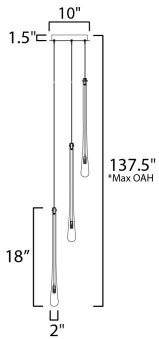

PRODUCT DESCRIPTION

The classic teardrop glass shade is elevated in a luxurious collection of pendant configurations using substantially dense glass that are hand blown in elongated forms and curated into various color combinations. Suspended within the long, slender glass is a similarly long and slender socket to illuminate an energy efficient LED G4 lamp at the base of the glass. The slender tube running within the glass also supports the glass with elegantly flat thumb screws in coordinating finishes. Choose from Matte Black metal with Mirror Smoked glass for a moodier ambience, crystal Clear glass that accentuates the thickness of the glass walls paired with transitional Satin Nickel metalwork, or celebrate the design with effervescent Bubble glass and plated Gold metalwork.

ADDITIONAL

OPERATING TEMPERATURE:
-20°C (-4°F), 40°C (104°F)

MEASUREMENTS

- DIMENSION : 10" L x 10" W x 18" H
- MAX OAH : 137.5" OAH
- CANOPY : 10" W x 1.5" H x 10" L
- HANGING WEIGHT : 7.48 lb

LAMPING

- LUMENS : 600 Rated (450 Del.)
- BULB : 3 x 1.5W LED G4 , 4W Total
- BULB INCLUDED : (Included)
- CRI : 90 CRI
- COLOR_TEMP : 3000K