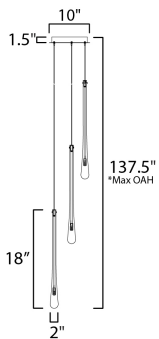

PRODUCT DESCRIPTION

The classic teardrop glass shade is elevated in a luxurious collection of pendant configurations using substantially dense glass that are hand blown in elongated forms and curated into various color combinations. Suspended within the long, slender glass is a similarly long and slender socket to illuminate an energy efficient LED G4 lamp at the base of the glass. The slender tube running within the glass also supports the glass with elegantly flat thumb screws in coordinating finishes. Choose from Matte Black metal with Mirror Smoked glass for a moodier ambience, crystal Clear glass that accentuates the thickness of the glass walls paired with transitional Satin Nickel metalwork, or celebrate the design with effervescent Bubble glass and plated Gold metalwork.

ADDITIONAL

OPERATING TEMPERATURE:
-20°C (-4°F), 40°C (104°F)

MEASUREMENTS

- DIMENSION : 10" L x 10" W x 18" H
- MAX OAH : 137.5" OAH
- CANOPY : 10" W x 1.5" H x 10" L
- HANGING WEIGHT : 7.48 lb

LAMPING

- LUMENS : 600 Rated (450 Del.)
- BULB : 3 x 1.5W LED G4 , 4W Total
- BULB INCLUDED : (Included)
- CRI : 90 CRI
- COLOR_TEMP : 3000K