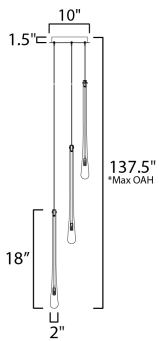

LAMPING

- LUMENS : 600 Rated (450 Del.)
- BULB : 3 x 1.5W LED G4 , 4W Total
- BULB INCLUDED : (Included)
- CRI : 90 CRI
- COLOR_TEMP : 3000K

*max overall height

Always consult a qualified electrician before installing any lighting product.