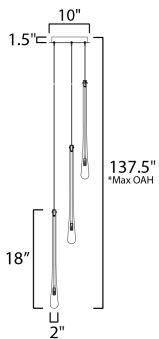

**PRODUCT DESCRIPTION**

The classic teardrop glass shade is elevated in a luxurious collection of pendant configurations using substantially dense glass that are hand blown in elongated forms and curated into various color combinations. Suspended within the long, slender glass is a similarly long and slender socket to illuminate an energy efficient LED G4 lamp at the base of the glass. The slender tube running within the glass also supports the glass with elegantly flat thumb screws in coordinating finishes. Choose from Matte Black metal with Mirror Smoked glass for a moodier ambience, crystal Clear glass that accentuates the thickness of the glass walls paired with transitional Satin Nickel metalwork, or celebrate the design with effervescent Bubble glass and plated Gold metalwork.

**FINISHES OPTION**

-  Black (BK)
-  Gold (GLD)
-  Satin Nickel (SN)

**GLASS**

Smoke 138

**MATERIAL**

Glass, Steel

**RATINGS**

Dry Location

**ADDITIONAL**

OPERATING TEMPERATURE:  
-20°C (-4°F), 40°C (104°F)

**MEASUREMENTS**

- DIMENSION : 10" L x 10" W x 18" H
- MAX OAH : 137.5" OAH
- CANOPY : 10" W x 1.5" H x 10" L
- HANGING WEIGHT : 7.48 lb