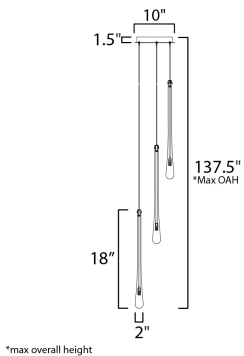

ADDITIONAL

OPERATING TEMPERATURE:
-20°C (-4°F), 40°C (104°F)

MEASUREMENTS

- DIMENSION : 10" L x 10" W x 18" H
- MAX OAH : 137.5" OAH
- CANOPY : 10" W x 1.5" H x 10" L
- HANGING WEIGHT : 7.48 lb

LAMPING

- LUMENS : 600 Rated (450 Del.)
- BULB : 3 x 1.5W LED G4 , 4W Total
- BULB INCLUDED : (Included)
- CRI : 90 CRI
- COLOR_TEMP : 3000K