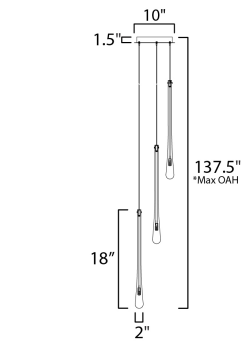

PRODUCT DESCRIPTION

The classic teardrop glass shade is elevated in a luxurious collection of pendant configurations using substantially dense glass that are hand blown in elongated forms and curated into various color combinations. Suspended within the long, slender glass is a similarly long and slender socket to illuminate an energy efficient LED G4 lamp at the base of the glass. The slender tube running within the glass also supports the glass with elegantly flat thumb screws in coordinating finishes. Choose from Matte Black metal with Mirror Smoked glass for a moodier ambience, crystal Clear glass that accentuates the thickness of the glass walls paired with transitional Satin Nickel metalwork, or celebrate the design with effervescent Bubble glass and plated Gold metalwork.

ADDITIONAL

OPERATING TEMPERATURE:
-20°C (-4°F), 40°C (104°F)

MEASUREMENTS

- DIMENSION : 10" L x 10" W x 18" H
- MAX OAH : 137.5" OAH
- CANOPY : 10" W x 1.5" H x 10" L
- HANGING WEIGHT : 7.48 lb

LAMPING

- LUMENS : 600 Rated (450 Del.)
- BULB : 3 x 1.5W LED G4 , 4W Total
- BULB INCLUDED : (Included)
- CRI : 90 CRI
- COLOR_TEMP : 3000K