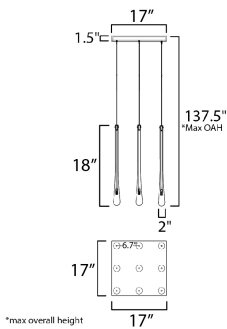

LAMPING

- LUMENS : 1,800 Rated (1,350 Del.)
- BULB : 9 x 1.5W LED G4 , 14W Total
- BULB INCLUDED : (Included)
- CRI : 90 CRI
- COLOR_TEMP : 3000K