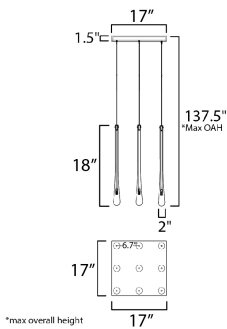

ADDITIONAL

OPERATING TEMPERATURE:
-20°C (-4°F), 40°C (104°F)

MEASUREMENTS

- DIMENSION : 17" L x 17" W x 18" H
- MAX OAH : 137.5" OAH
- CANOPY : 17" W x 1.5" H x 17" L
- HANGING WEIGHT : 23.34 lb

LAMPING

- LUMENS : 1,800 Rated (1,350 Del.)
- BULB : 9 x 1.5W LED G4 , 14W Total
- BULB INCLUDED : (Included)
- CRI : 90 CRI
- COLOR_TEMP : 3000K