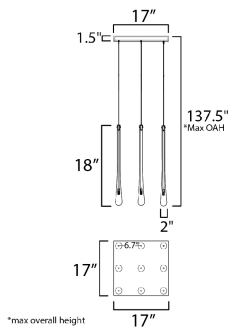

LAMPING

- LUMENS : 1,800 Rated (1,350 Del.)
- BULB : 9 x 1.5W LED G4 , 14W Total
- BULB INCLUDED : (Included)
- CRI : 90 CRI
- COLOR_TEMP : 3000K