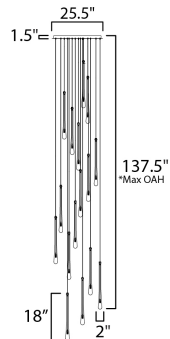

**PRODUCT DESCRIPTION**

The classic teardrop glass shade is elevated in a luxurious collection of pendant configurations using substantially dense glass that are hand blown in elongated forms and curated into various color combinations. Suspended within the long, slender glass is a similarly long and slender socket to illuminate an energy efficient LED G4 lamp at the base of the glass. The slender tube running within the glass also supports the glass with elegantly flat thumb screws in coordinating finishes. Choose from Matte Black metal with Mirror Smoked glass for a moodier ambience, crystal Clear glass that accentuates the thickness of the glass walls paired with transitional Satin Nickel metalwork, or celebrate the design with effervescent Bubble glass and plated Gold metalwork.

**FINISHES OPTION**

-  Black (BK)
-  Gold (GLD)
-  Satin Nickel (SN)

**GLASS**

Champagne Bubble Crystal 118

**MATERIAL**

Glass, Steel

**RATINGS**

Dry Location

**ADDITIONAL**

OPERATING TEMPERATURE:  
-20°C (-4°F), 40°C (104°F)

\*max overall height

**MEASUREMENTS**

- DIMENSION : 25.5" L x 25.5" W x 18" H
- MAX OAH : 137.5" OAH
- CANOPY : 25.5" W x 1.5" H x 25.5" L
- HANGING WEIGHT : 45.7 lb