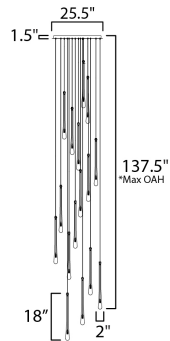

PRODUCT DESCRIPTION

The classic teardrop glass shade is elevated in a luxurious collection of pendant configurations using substantially dense glass that are hand blown in elongated forms and curated into various color combinations. Suspended within the long, slender glass is a similarly long and slender socket to illuminate an energy efficient LED G4 lamp at the base of the glass. The slender tube running within the glass also supports the glass with elegantly flat thumb screws in coordinating finishes. Choose from Matte Black metal with Mirror Smoked glass for a moodier ambience, crystal Clear glass that accentuates the thickness of the glass walls paired with transitional Satin Nickel metalwork, or celebrate the design with effervescent Bubble glass and plated Gold metalwork.

*max overall height

MEASUREMENTS

DIMENSION : 25.5" L x 25.5" W x 18" H
 MAX OAH : 137.5" OAH
 CANOPY : 25.5" W x 1.5" H x 25.5" L
 HANGING WEIGHT : 45.7 lb

LAMPING

LUMENS : 3,600 Rated (2,700 Del.)
 BULB : 18 x 1.5W LED G4 , 27W Total
 BULB INCLUDED : (Included)
 CRI : 90 CRI
 COLOR_TEMP : 3000K

FINISHES OPTION

-  Black (BK)
-  Gold (GLD)
-  Satin Nickel (SN)

GLASS

Clear Crystal 122

MATERIAL

Glass, Steel

RATINGS

Dry Location