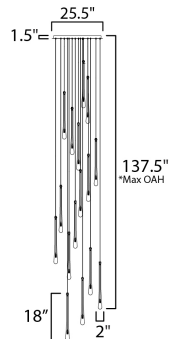

**PRODUCT DESCRIPTION**

The classic teardrop glass shade is elevated in a luxurious collection of pendant configurations using substantially dense glass that are hand blown in elongated forms and curated into various color combinations. Suspended within the long, slender glass is a similarly long and slender socket to illuminate an energy efficient LED G4 lamp at the base of the glass. The slender tube running within the glass also supports the glass with elegantly flat thumb screws in coordinating finishes. Choose from Matte Black metal with Mirror Smoked glass for a moodier ambience, crystal Clear glass that accentuates the thickness of the glass walls paired with transitional Satin Nickel metalwork, or celebrate the design with effervescent Bubble glass and plated Gold metalwork.

**FINISHES OPTION**

-  Black (BK)
-  Gold (GLD)
-  Satin Nickel (SN)

**GLASS**

Smoke 138

**MATERIAL**

Glass, Steel

**RATINGS**

Dry Location

**ADDITIONAL**

OPERATING TEMPERATURE:  
-20°C (-4°F), 40°C (104°F)

**MEASUREMENTS**

- DIMENSION : 25.5" L x 25.5" W x 18" H
- MAX OAH : 137.5" OAH
- CANOPY : 25.5" W x 1.5" H x 25.5" L
- HANGING WEIGHT : 45.7 lb