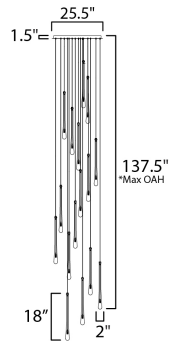

PRODUCT DESCRIPTION

The classic teardrop glass shade is elevated in a luxurious collection of pendant configurations using substantially dense glass that are hand blown in elongated forms and curated into various color combinations. Suspended within the long, slender glass is a similarly long and slender socket to illuminate an energy efficient LED G4 lamp at the base of the glass. The slender tube running within the glass also supports the glass with elegantly flat thumb screws in coordinating finishes. Choose from Matte Black metal with Mirror Smoked glass for a moodier ambience, crystal Clear glass that accentuates the thickness of the glass walls paired with transitional Satin Nickel metalwork, or celebrate the design with effervescent Bubble glass and plated Gold metalwork.

FINISHES OPTION

 Black (BK)

GLASS

Smoke 138

MATERIAL

Glass, Steel

RATINGS

Dry Location

ADDITIONAL

OPERATING TEMPERATURE:
-20°C (-4°F), 40°C (104°F)

MEASUREMENTS

DIMENSION : 25.5" L x 25.5" W x 18" H
 MAX OAH : 137.5" OAH
 CANOPY : 25.5" W x 1.5" H x 25.5" L
 HANGING WEIGHT : 45.7 lb

LAMPING

LUMENS : 3,600 Rated (2,700 Del.)
 BULB : 18 x 1.5W LED G4 , 27W Total
 BULB INCLUDED : (Included)
 CRI : 90 CRI
 COLOR_TEMP : 3000K

*max overall height

Always consult a qualified electrician before installing any lighting product.