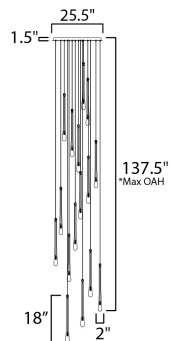

PRODUCT DESCRIPTION

The classic teardrop glass shade is elevated in a luxurious collection of pendant configurations using substantially dense glass that are hand blown in elongated forms and curated into various color combinations. Suspended within the long, slender glass is a similarly long and slender socket to illuminate an energy efficient LED G4 lamp at the base of the glass. The slender tube running within the glass also supports the glass with elegantly flat thumb screws in coordinating finishes. Choose from Matte Black metal with Mirror Smoked glass for a moodier ambience, crystal Clear glass that accentuates the thickness of the glass walls paired with transitional Satin Nickel metalwork, or celebrate the design with effervescent Bubble glass and plated Gold metalwork.

ADDITIONAL

OPERATING TEMPERATURE:
-20°C (-4°F), 40°C (104°F)

MEASUREMENTS

- DIMENSION : 25.5" L x 25.5" W x 18" H
- MAX OAH : 137.5" OAH
- CANOPY : 25.5" W x 1.5" H x 25.5" L
- HANGING WEIGHT : 45.7 lb

LAMPING

- LUMENS : 3,600 Rated (2,700 Del.)
- BULB : 18 x 1.5W LED G4 , 27W Total
- BULB INCLUDED : (Included)
- CRI : 90 CRI
- COLOR_TEMP : 3000K

*max overall height

Always consult a qualified electrician before installing any lighting product.