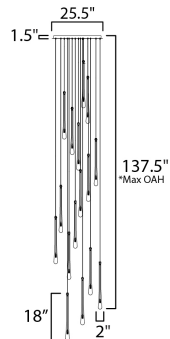

PRODUCT DESCRIPTION

The classic teardrop glass shade is elevated in a luxurious collection of pendant configurations using substantially dense glass that are hand blown in elongated forms and curated into various color combinations. Suspended within the long, slender glass is a similarly long and slender socket to illuminate an energy efficient LED G4 lamp at the base of the glass. The slender tube running within the glass also supports the glass with elegantly flat thumb screws in coordinating finishes. Choose from Matte Black metal with Mirror Smoked glass for a moodier ambience, crystal Clear glass that accentuates the thickness of the glass walls paired with transitional Satin Nickel metalwork, or celebrate the design with effervescent Bubble glass and plated Gold metalwork.

FINISHES OPTION

-  Black (BK)
-  Gold (GLD)
-  Satin Nickel (SN)

GLASS

Champagne Bubble Crystal 118

MATERIAL

Glass, Steel

RATINGS

Dry Location

ADDITIONAL

OPERATING TEMPERATURE:
-20°C (-4°F), 40°C (104°F)

*max overall height

MEASUREMENTS

- DIMENSION : 25.5" L x 25.5" W x 18" H
- MAX OAH : 137.5" OAH
- CANOPY : 25.5" W x 1.5" H x 25.5" L
- HANGING WEIGHT : 45.7 lb