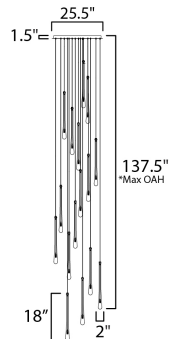

**PRODUCT DESCRIPTION**

The classic teardrop glass shade is elevated in a luxurious collection of pendant configurations using substantially dense glass that are hand blown in elongated forms and curated into various color combinations. Suspended within the long, slender glass is a similarly long and slender socket to illuminate an energy efficient LED G4 lamp at the base of the glass. The slender tube running within the glass also supports the glass with elegantly flat thumb screws in coordinating finishes. Choose from Matte Black metal with Mirror Smoked glass for a moodier ambience, crystal Clear glass that accentuates the thickness of the glass walls paired with transitional Satin Nickel metalwork, or celebrate the design with effervescent Bubble glass and plated Gold metalwork.

\*max overall height

**MEASUREMENTS**

DIMENSION : 25.5" L x 25.5" W x 18" H  
 MAX OAH : 137.5" OAH  
 CANOPY : 25.5" W x 1.5" H x 25.5" L  
 HANGING WEIGHT : 45.7 lb

**LAMPING**

LUMENS : 3,600 Rated (2,700 Del.)  
 BULB : 18 x 1.5W LED G4 , 27W Total  
 BULB INCLUDED : (Included)  
 CRI : 90 CRI  
 COLOR\_TEMP : 3000K

**FINISHES OPTION**

-  Black (BK)
-  Gold (GLD)
-  Satin Nickel (SN)

**GLASS**

Champagne Bubble Crystal 118

**MATERIAL**

Glass, Steel

**RATINGS**

Dry Location