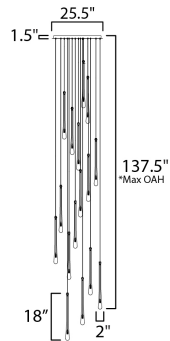

**PRODUCT DESCRIPTION**

The classic teardrop glass shade is elevated in a luxurious collection of pendant configurations using substantially dense glass that are hand blown in elongated forms and curated into various color combinations. Suspended within the long, slender glass is a similarly long and slender socket to illuminate an energy efficient LED G4 lamp at the base of the glass. The slender tube running within the glass also supports the glass with elegantly flat thumb screws in coordinating finishes. Choose from Matte Black metal with Mirror Smoked glass for a moodier ambience, crystal Clear glass that accentuates the thickness of the glass walls paired with transitional Satin Nickel metalwork, or celebrate the design with effervescent Bubble glass and plated Gold metalwork.

\*max overall height

**MEASUREMENTS**

DIMENSION : 25.5" L x 25.5" W x 18" H  
 MAX OAH : 137.5" OAH  
 CANOPY : 25.5" W x 1.5" H x 25.5" L  
 HANGING WEIGHT : 45.7 lb

**LAMPING**

LUMENS : 3,600 Rated (2,700 Del.)  
 BULB : 18 x 1.5W LED G4 , 27W Total  
 BULB INCLUDED : (Included)  
 CRI : 90 CRI  
 COLOR\_TEMP : 3000K

**FINISHES OPTION**

-  Black (BK)
-  Gold (GLD)
-  Satin Nickel (SN)

**GLASS**

Clear Crystal 122

**MATERIAL**

Glass, Steel

**RATINGS**

Dry Location