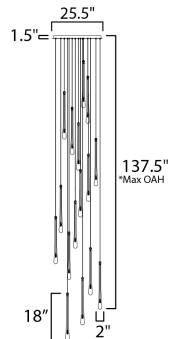

PRODUCT DESCRIPTION

The classic teardrop glass shade is elevated in a luxurious collection of pendant configurations using substantially dense glass that are hand blown in elongated forms and curated into various color combinations. Suspended within the long, slender glass is a similarly long and slender socket to illuminate an energy efficient LED G4 lamp at the base of the glass. The slender tube running within the glass also supports the glass with elegantly flat thumb screws in coordinating finishes. Choose from Matte Black metal with Mirror Smoked glass for a moodier ambience, crystal Clear glass that accentuates the thickness of the glass walls paired with transitional Satin Nickel metalwork, or celebrate the design with effervescent Bubble glass and plated Gold metalwork.

ADDITIONAL

OPERATING TEMPERATURE:
-20°C (-4°F), 40°C (104°F)

MEASUREMENTS

- DIMENSION : 25.5" L x 25.5" W x 18" H
- MAX OAH : 137.5" OAH
- CANOPY : 25.5" W x 1.5" H x 25.5" L
- HANGING WEIGHT : 45.7 lb

LAMPING

- LUMENS : 3,600 Rated (2,700 Del.)
- BULB : 18 x 1.5W LED G4 , 27W Total
- BULB INCLUDED : (Included)
- CRI : 90 CRI
- COLOR_TEMP : 3000K

*max overall height

Always consult a qualified electrician before installing any lighting product.