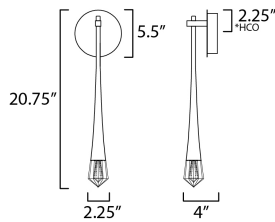

LAMPING

INPUT VOLTAGE : 120V
LUMENS : 350 Rated (220 Del.)
BULB : 1 x 3W LED DC Integrated , 3W Total
BULB INCLUDED : (Integrated)
DIMMABLE : Triac CL
CRI : 90 CRI
COLOR_TEMP : 3000K
LIGHTING_DIRECTION : Down