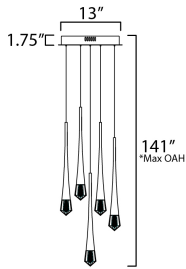

PRODUCT DESCRIPTION

An elongated profile with piercing statement, this series of pendants feature thin black wires that support a tapered metal pendant. Recessed in this form is a high powered LED that illuminates a brilliantly faceted crystal element with etched details inside its form to capture light and enhance its beauty. Available in Gold or Matte Black, the design complements both modern and many transitional interiors. A coordinating ADA compliant wall sconce was designed with a rigid stem for public spaces and has been sealed for use in damp locations.

*max overall height

MEASUREMENTS

- DIMENSION : 13" L x 13" W x 19" H
- MAX OAH : 141" OAH
- CANOPY : 13" W x 1.75" H x 13" L
- HANGING WEIGHT : 11 lb

LAMPING

- INPUT VOLTAGE : 120V
- LUMENS : 1,050 Rated (650 Del.)
- BULB : 5 x 3W LED DC Integrated , 15W Total
- BULB INCLUDED : (Integrated)
- DIMMABLE : Triac CL
- CRI : 90 CRI
- COLOR_TEMP : 3000K

FINISHES OPTION

-  Black (BK)
-  Gold (GLD)

GLASS

Clear Crystal 122

MATERIAL

Crystal, Aluminum, Steel

RATINGS

cETLus
Dry Location