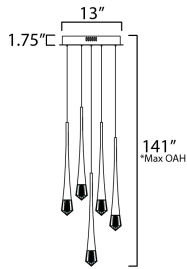

PRODUCT DESCRIPTION

An elongated profile with piercing statement, this series of pendants feature thin black wires that support a tapered metal pendant. Recessed in this form is a high powered LED that illuminates a brilliantly faceted crystal element with etched details inside its form to capture light and enhance its beauty. Available in Gold or Matte Black, the design complements both modern and many transitional interiors. A coordinating ADA compliant wall sconce was designed with a rigid stem for public spaces and has been sealed for use in damp locations.

MEASUREMENTS

DIMENSION : 13" L x 13" W x 19" H
 MAX OAH : 141" OAH
 CANOPY : 13" W x 1.75" H x 13" L
 HANGING WEIGHT : 11 lb

LAMPING

INPUT VOLTAGE : 120V
 LUMENS : 1,050 Rated (650 Del.)
 BULB : 5 x 3W LED DC Integrated , 15W Total
 BULB INCLUDED : (Integrated)
 DIMMABLE : Triac CL
 CRI : 90 CRI
 COLOR_TEMP : 3000K

*max overall height

FINISHES OPTION

-  Black (BK)
-  Gold (GLD)

GLASS

Clear Crystal 122

MATERIAL

Crystal, Aluminum, Steel

RATINGS