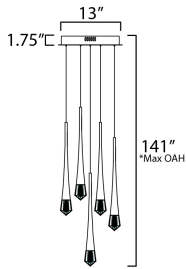

PRODUCT DESCRIPTION

An elongated profile with piercing statement, this series of pendants feature thin black wires that support a tapered metal pendant. Recessed in this form is a high powered LED that illuminates a brilliantly faceted crystal element with etched details inside its form to capture light and enhance its beauty. Available in Gold or Matte Black, the design complements both modern and many transitional interiors. A coordinating ADA compliant wall sconce was designed with a rigid stem for public spaces and has been sealed for use in damp locations.

MEASUREMENTS

- DIMENSION : 13" L x 13" W x 19" H
- MAX OAH : 141" OAH
- CANOPY : 13" W x 1.75" H x 13" L
- HANGING WEIGHT : 11 lb

LAMPING

- INPUT VOLTAGE : 120V
- LUMENS : 1,050 Rated (650 Del.)
- BULB : 5 x 3W LED DC Integrated , 15W Total
- BULB INCLUDED : (Integrated)
- DIMMABLE : Triac CL
- CRI : 90 CRI
- COLOR_TEMP : 3000K

*max overall height

FINISHES OPTION

-  Black (BK)
-  Gold (GLD)

GLASS

Clear Crystal 122

MATERIAL

Crystal, Aluminum, Steel

RATINGS