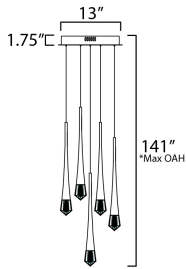

PRODUCT DESCRIPTION

An elongated profile with piercing statement, this series of pendants feature thin black wires that support a tapered metal pendant. Recessed in this form is a high powered LED that illuminates a brilliantly faceted crystal element with etched details inside its form to capture light and enhance its beauty. Available in Gold or Matte Black, the design complements both modern and many transitional interiors. A coordinating ADA compliant wall sconce was designed with a rigid stem for public spaces and has been sealed for use in damp locations.

MEASUREMENTS

DIMENSION : 13" L x 13" W x 19" H
 MAX OAH : 141" OAH
 CANOPY : 13" W x 1.75" H x 13" L
 HANGING WEIGHT : 11 lb

LAMPING

INPUT VOLTAGE : 120V
 LUMENS : 1,050 Rated (650 Del.)
 BULB : 5 x 3W LED DC Integrated , 15W Total
 BULB INCLUDED : (Integrated)
 DIMMABLE : Triac CL
 CRI : 90 CRI
 COLOR_TEMP : 3000K

*max overall height

FINISHES OPTION

- Black (BK)
- Gold (GLD)

GLASS

Clear Crystal 122

MATERIAL

Crystal, Aluminum, Steel

RATINGS