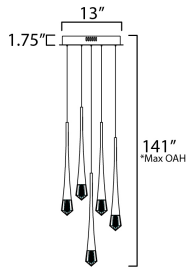

PRODUCT DESCRIPTION

An elongated profile with piercing statement, this series of pendants feature thin black wires that support a tapered metal pendant. Recessed in this form is a high powered LED that illuminates a brilliantly faceted crystal element with etched details inside its form to capture light and enhance its beauty. Available in Gold or Matte Black, the design complements both modern and many transitional interiors. A coordinating ADA compliant wall sconce was designed with a rigid stem for public spaces and has been sealed for use in damp locations.

MEASUREMENTS

DIMENSION : 13" L x 13" W x 19" H
 MAX OAH : 141" OAH
 CANOPY : 13" W x 1.75" H x 13" L
 HANGING WEIGHT : 11 lb

LAMPING

INPUT VOLTAGE : 120V
 LUMENS : 1,050 Rated (650 Del.)
 BULB : 5 x 3W LED DC Integrated , 15W Total
 BULB INCLUDED : (Integrated)
 DIMMABLE : Triac CL
 CRI : 90 CRI
 COLOR_TEMP : 3000K

*max overall height

FINISHES OPTION

- Black (BK)
- Gold (GLD)

GLASS

Clear Crystal 122

MATERIAL

Crystal, Aluminum, Steel

RATINGS