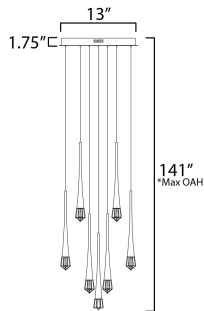

PRODUCT DESCRIPTION

An elongated profile with piercing statement, this series of pendants feature thin black wires that support a tapered metal pendant. Recessed in this form is a high powered LED that illuminates a brilliantly faceted crystal element with etched details inside its form to capture light and enhance its beauty. Available in Gold or Matte Black, the design complements both modern and many transitional interiors. A coordinating ADA compliant wall sconce was designed with a rigid stem for public spaces and has been sealed for use in damp locations.

MEASUREMENTS

DIMENSION : 19" L x 19" W x 19" H
 MAX OAH : 141" OAH
 CANOPY : 19" W x 1.75" H x 19" L
 HANGING WEIGHT : 20.6 lb

LAMPING

INPUT VOLTAGE : 120V
 LUMENS : 1,500 Rated (800 Del.)
 BULB : 9 x 3W LED DC Integrated , 27W Total
 BULB INCLUDED : (Integrated)
 DIMMABLE : Triac CL
 CRI : 90 CRI
 COLOR_TEMP : 3000K

*max overall height

FINISHES OPTION

- Black (BK)
- Gold (GLD)

GLASS

Clear Crystal 122

MATERIAL

Crystal, Aluminum, Steel

RATINGS