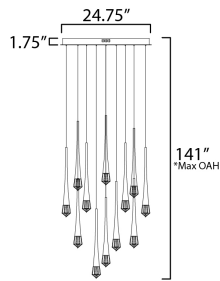

PRODUCT DESCRIPTION

An elongated profile with piercing statement, this series of pendants feature thin black wires that support a tapered metal pendant. Recessed in this form is a high powered LED that illuminates a brilliantly faceted crystal element with etched details inside its form to capture light and enhance its beauty. Available in Gold or Matte Black, the design complements both modern and many transitional interiors. A coordinating ADA compliant wall sconce was designed with a rigid stem for public spaces and has been sealed for use in damp locations.

MEASUREMENTS

DIMENSION : 24.75" L x 24.75" W x 19" H
 MAX OAH : 141" OAH
 CANOPY : 24.75" W x 1.75" H x 24.75" L
 HANGING WEIGHT : 30 lb

LAMPING

INPUT VOLTAGE : 120V
 LUMENS : 2,200 Rated (1,060 Del.)
 BULB : 12 x 3W LED DC Integrated , 36W Total
 BULB INCLUDED : (Integrated)
 DIMMABLE : Triac CL
 CRI : 90 CRI
 COLOR_TEMP : 3000K

*max overall height

FINISHES OPTION

- Black (BK)
- Gold (GLD)

GLASS

Clear Crystal 122

MATERIAL

Crystal, Aluminum, Steel

RATINGS