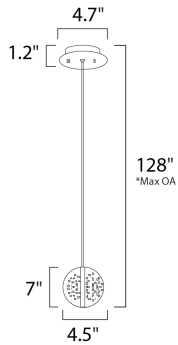

\*max overall height of fixture

**MEASUREMENTS**

- DIMENSION : 4.5" W x 7" H
- MAX OAH : 128" OAH
- CANOPY : 4.7" W x 1.2" H x 4.7" L
- HANGABLE WEIGHT : 2.2 lb

**LAMPING**

- INPUT VOLTAGE : V
- LUMENS : 320 Rated
- BULB : 1 x 20W Xenon 12V G4 , 20W Total
- BULB INCLUDED : (Included)
- DIMMABLE : Electronic Low Voltage (ELV)
- COLOR\_TEMP : 2900K