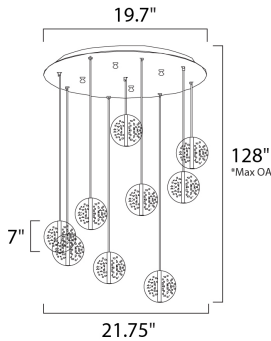

\*max overall height of fixture

**MEASUREMENTS**

- DIMENSION : 21.75" W x 7" H
- MAX OAH : 128" OAH
- CANOPY : 19.7" W x 1.6" H x 19.7" L
- HANGING WEIGHT : 33 lb

**LAMPING**

- INPUT VOLTAGE : V
- LUMENS : 2,880 Rated
- BULB : 9 x 20W Xenon 12V G4 , 180W Total
- BULB INCLUDED : (Included)
- DIMMABLE : Electronic Low Voltage (ELV)
- COLOR\_TEMP : 2900K