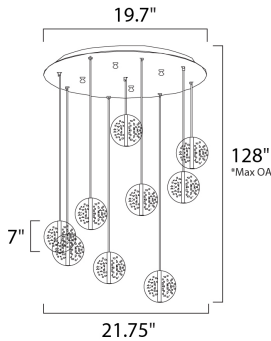

*max overall height of fixture

MEASUREMENTS

- DIMENSION : 21.75" W x 7" H
- MAX OAH : 128" OAH
- CANOPY : 19.7" W x 1.6" H x 19.7" L
- HANGING WEIGHT : 33 lb

LAMPING

- INPUT VOLTAGE : V
- LUMENS : 2,880 Rated
- BULB : 9 x 20W Xenon 12V G4 , 180W Total
- BULB INCLUDED : (Included)
- DIMMABLE : Electronic Low Voltage (ELV)
- COLOR_TEMP : 2900K