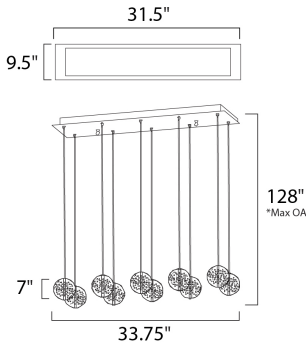

\*max overall height of fixture

**MEASUREMENTS**

- DIMENSION : 33.75" L x 11" W x 7" H
- MAX OAH : 128" OAH
- CANOPY : 9.5" W x 1.6" H x 31.5" L
- HANGING WEIGHT : 41.8 lb

**LAMPING**

- INPUT VOLTAGE : V
- LUMENS : 3,200 Rated
- BULB : 1 x 20W Xenon 12V G4 , 200W Total
- BULB INCLUDED : (Included)
- DIMMABLE : Electronic Low Voltage (ELV)
- COLOR\_TEMP : 2900K