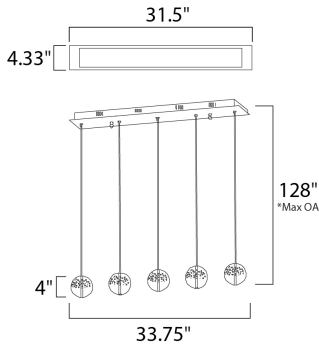

*max overall height of fixture

MEASUREMENTS

DIMENSION : 33.75" L x 4" W x 4" H
 MAX OAH : 128" OAH
 CANOPY : 4.33" W x 1.6" H x 31.5" L
 HANGING WEIGHT : 19.8 lb

LAMPING

LUMENS : 1,600 Rated
 BULB : 5 x 20W Xenon 12V G4 , 100W Total
 BULB INCLUDED : (Included)
 DIMMABLE : Electronic Low Voltage (ELV)
 COLOR_TEMP : 2900K