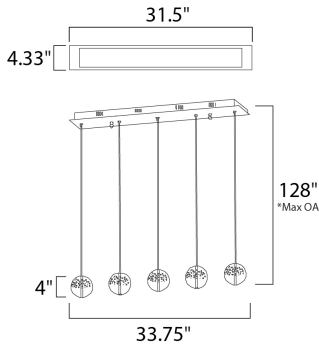

\*max overall height of fixture

**MEASUREMENTS**

DIMENSION : 33.75" L x 4" W x 4" H  
 MAX OAH : 128" OAH  
 CANOPY : 4.33" W x 1.6" H x 31.5" L  
 HANGING WEIGHT : 19.8 lb

**LAMPING**

LUMENS : 1,600 Rated  
 BULB : 5 x 20W Xenon 12V G4 , 100W Total  
 BULB INCLUDED : (Included)  
 DIMMABLE : Electronic Low Voltage (ELV)  
 COLOR\_TEMP : 2900K