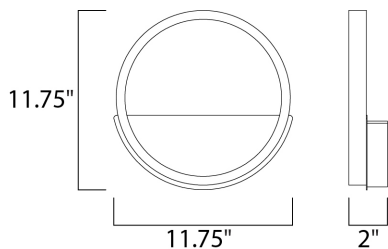

PRODUCT DESCRIPTION

Rings of various sizes finished in Black are supported from a column of soft Gold. This European classic is a soft contemporary design which works in today's home decor.