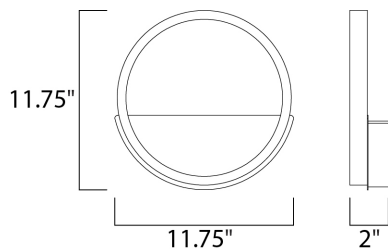

PRODUCT DESCRIPTION

Rings of various sizes finished in Black are supported from a column of soft Gold. This European classic is a soft contemporary design which works in today's home decor.