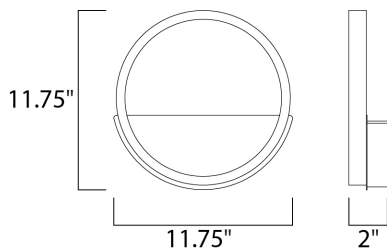

PRODUCT DESCRIPTION

Rings of various sizes finished in Black are supported from a column of soft Gold. This European classic is a soft contemporary design which works in today's home decor.