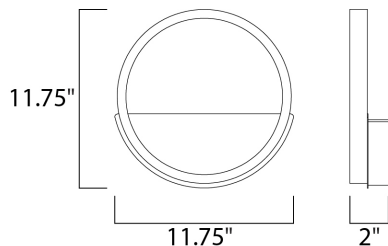

DIMENSION : 12" L x 12" W x 12" H x 2.5" Ext
 MAX OAH : 12" W x 5" H
 HANGING WEIGHT : 1.6 lb

LAMPING

INPUT VOLTAGE : 120-277V
 LUMENS : 1,000 Rated (600 Del.)
 BULB : 12 x 1W LED DC Integrated , 12W Total
 BULB INCLUDED : (Integrated)
 DIMMABLE : 3-in-1 Triac, ELV, or 0-10V
 CRI : 90 CRI
 COLOR_TEMP : 3000K
 LIGHTING_DIRECTION : Indirect