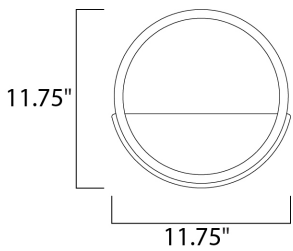

PRODUCT DESCRIPTION

Rings of various sizes finished in Black are supported from a column of soft Gold. This European classic is a soft contemporary design which works in today's home decor.