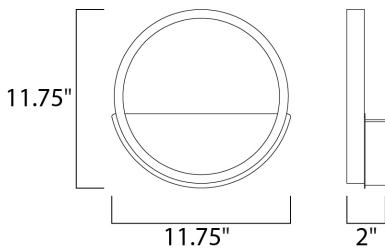

DIMENSION : 12" L x 12" W x 12" H x 2.5" Ext
 MAX OAH : 12" W x 5" H
 HANGING WEIGHT : 1.6 lb

LAMPING

INPUT VOLTAGE : 120-277V
 LUMENS : 1,000 Rated (600 Del.)
 BULB : 12 x 1W LED DC Integrated , 12W Total
 BULB INCLUDED : (Integrated)
 DIMMABLE : 3-in-1 Triac, ELV, or 0-10V
 CRI : 90 CRI
 COLOR_TEMP : 3000K
 LIGHTING_DIRECTION : Indirect