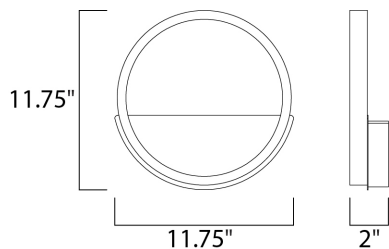

PRODUCT DESCRIPTION

Rings of various sizes finished in Black are supported from a column of soft Gold. This European classic is a soft contemporary design which works in today's home decor.