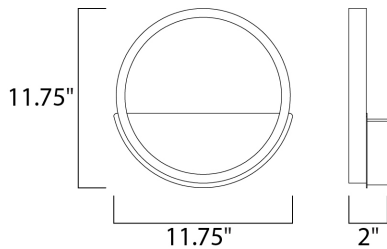

PRODUCT DESCRIPTION

Rings of various sizes finished in Black are supported from a column of soft Gold. This European classic is a soft contemporary design which works in today's home decor.