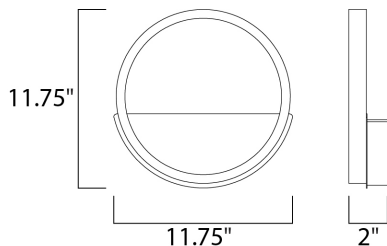

DIMENSION : 12" L x 12" W x 12" H x 2.5" Ext
 MAX OAH : 12" W x 5" H
 HANGING WEIGHT : 1.6 lb

LAMPING

INPUT VOLTAGE : 120-277V
 LUMENS : 1,000 Rated (600 Del.)
 BULB : 12 x 1W LED DC Integrated , 12W Total
 BULB INCLUDED : (Integrated)
 DIMMABLE : 3-in-1 Triac, ELV, or 0-10V
 CRI : 90 CRI
 COLOR_TEMP : 3000K
 LIGHTING_DIRECTION : Indirect