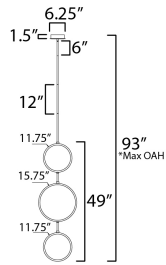

PRODUCT DESCRIPTION

Rings of various sizes finished in Black are supported from a column of soft Gold. This European classic is a soft contemporary design which works in today's home decor.

*max overall height

MEASUREMENTS

- DIMENSION : 15.75" L x 15.75" W x 49" H
- MAX OAH : 93" OAH
- CANOPY : 6.25" W x 1.5" H x 6.25" L
- HANGING WEIGHT : 3.5 lb

LAMPING

- INPUT VOLTAGE : 120-277V
- LUMENS : 3,500 Rated (1,500 Del.)
- BULB : 3 x 14W LED DC Integrated , 42W Total
- BULB INCLUDED : (Integrated)
- DIMMABLE : 3-in-1 Triac, ELV, or 0-10V
- CRI : 90 CRI
- COLOR_TEMP : 3000K

FINISHES OPTION

- Black / Gold (BKGLD)
- White/Gold (WTGLD)

MATERIAL

Aluminum, Acrylic

RATINGS

cETLus
Dry Location

ADDITIONAL

RATED LIFE 30000 Hours
OPERATING TEMPERATURE:
-20°C (-4°F), 40°C (104°F)

Always consult a qualified electrician before installing any lighting product.