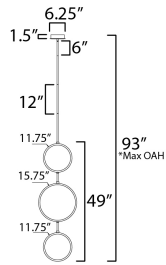

PRODUCT DESCRIPTION

Rings of various sizes finished in Black are supported from a column of soft Gold. This European classic is a soft contemporary design which works in today's home decor.

*max overall height

MEASUREMENTS

DIMENSION : 15.75" L x 15.75" W x 49" H
MAX OAH : 93" OAH
CANOPY : 6.25" W x 1.5" H x 6.25" L
HANGING WEIGHT : 3.5 lb

LAMPING

INPUT VOLTAGE : 120-277V
LUMENS : 3,500 Rated (1,500 Del.)
BULB : 3 x 14W LED DC Integrated , 42W Total
BULB INCLUDED : (Integrated)
DIMMABLE : 3-in-1 Triac, ELV, or 0-10V
CRI : 90 CRI
COLOR_TEMP : 3000K

FINISHES OPTION

- Black / Gold (BKGLD)
- White/Gold (WTGLD)

MATERIAL

Aluminum, Acrylic

RATINGS

cETLus
Dry Location

ADDITIONAL

RATED LIFE 30000 Hours
OPERATING TEMPERATURE:
-20°C (-4°F), 40°C (104°F)

Always consult a qualified electrician before installing any lighting product.