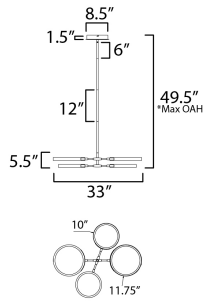

DIMENSION : 33" L x 33" W x 5.5" H
 MAX OAH : 49.5" OAH
 CANOPY : 8.5" W x 1.5" H x 8.5" L
 HANGING WEIGHT : 1.75 lb

LAMPING

INPUT VOLTAGE : 120-277V
 LUMENS : 4,000 Rated (1,700 Del.)
 BULB : 4 x 12W LED DC Integrated , 48W Total
 BULB INCLUDED : (Integrated)
 DIMMABLE : 3-in-1 Triac, ELV, or 0-10V
 CRI : 90 CRI
 COLOR_TEMP : 3000K

*max overall height

FINISHES OPTION

-  Black / Gold (BKGLD)
-  White/Gold (WTGLD)

MATERIAL

Aluminum, Acrylic

RATINGS

cETLus
 Dry Location

ADDITIONAL