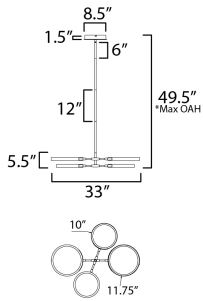

DIMENSION : 33" L x 33" W x 5.5" H
 MAX OAH : 49.5" OAH
 CANOPY : 8.5" W x 1.5" H x 8.5" L
 HANGING WEIGHT : 1.75 lb

LAMPING

INPUT VOLTAGE : 120-277V
 LUMENS : 4,000 Rated (1,700 Del.)
 BULB : 4 x 12W LED DC Integrated , 48W Total
 BULB INCLUDED : (Integrated)
 DIMMABLE : 3-in-1 Triac, ELV, or 0-10V
 CRI : 90 CRI
 COLOR_TEMP : 3000K

*max overall height

FINISHES OPTION

-  Black / Gold (BKGLD)
-  White/Gold (WTGLD)

MATERIAL

Aluminum, Acrylic

RATINGS

cETLus
 Dry Location

ADDITIONAL