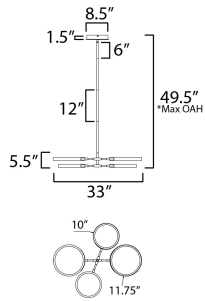

DIMENSION : 33" L x 33" W x 5.5" H
 MAX OAH : 49.5" OAH
 CANOPY : 8.5" W x 1.5" H x 8.5" L
 HANGING WEIGHT : 1.75 lb

LAMPING

INPUT VOLTAGE : 120-277V
 LUMENS : 4,000 Rated (1,700 Del.)
 BULB : 4 x 12W LED DC Integrated , 48W Total
 BULB INCLUDED : (Integrated)
 DIMMABLE : 3-in-1 Triac, ELV, or 0-10V
 CRI : 90 CRI
 COLOR_TEMP : 3000K

*max overall height

FINISHES OPTION

-  Black / Gold (BKGLD)
-  White/Gold (WTGLD)

MATERIAL

Aluminum, Acrylic

RATINGS

cETLus
 Dry Location

ADDITIONAL