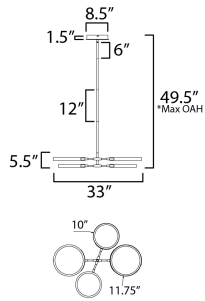

DIMENSION : 33" L x 33" W x 5.5" H  
 MAX OAH : 49.5" OAH  
 CANOPY : 8.5" W x 1.5" H x 8.5" L  
 HANGING WEIGHT : 1.75 lb

**LAMPING**

INPUT VOLTAGE : 120-277V  
 LUMENS : 4,000 Rated (1,700 Del.)  
 BULB : 4 x 12W LED DC Integrated , 48W Total  
 BULB INCLUDED : (Integrated)  
 DIMMABLE : 3-in-1 Triac, ELV, or 0-10V  
 CRI : 90 CRI  
 COLOR\_TEMP : 3000K

\*max overall height

**FINISHES OPTION**

-  Black / Gold (BKGLD)
-  White/Gold (WTGLD)

**MATERIAL**

Aluminum, Acrylic

**RATINGS**

cETLus  
 Dry Location

**ADDITIONAL**