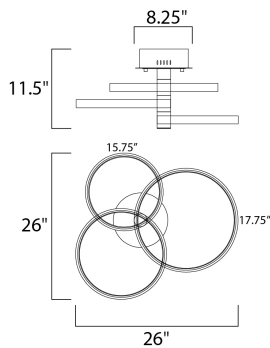

PRODUCT DESCRIPTION

Rings of various sizes finished in Black are supported from a column of soft Gold. This European classic is a soft contemporary design which works in today's home decor.

MEASUREMENTS

DIMENSION : 26" L x 15.75" W x 11.5" H
 MAX OAH : 11.5" OAH
 CANOPY : 2.75" H x 8.25" L
 HANGING WEIGHT : 7.7 lb

LAMPING

INPUT VOLTAGE : 120V
 LUMENS : 2,800 Rated (800 Del.)
 BULB : 1 x 40W LED PCB Integrated , 40W Total
 BULB INCLUDED : (Integrated)
 DIMMABLE : ELV DIMMER
 CRI : 80+ CRI
 COLOR_TEMP : 3000K

FINISHES OPTION

Black / Gold (BKGLD)

MATERIAL

Steel, Aluminum, Acrylic

RATINGS

cETLus
 Damp Location

ADDITIONAL

RATED LIFE 30000 Hours
 OPERATING TEMPERATURE:
 -20°C (-4°F), 40°C (104°F)